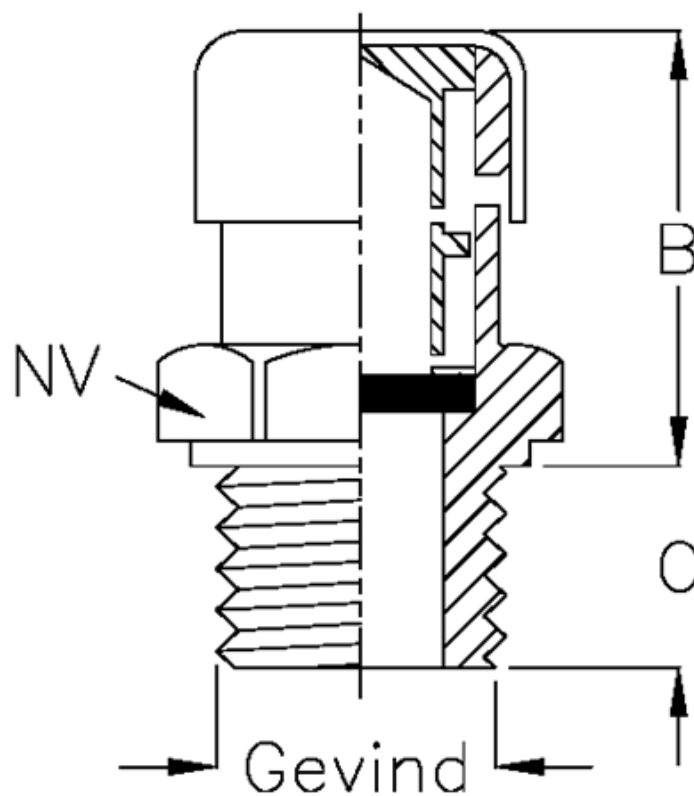

Data Sheet

Article number: 21311482

Description: Breather plug with labyrinth/filter
Type 31A G 1/8

Measures

B = 15

C = 7

NV = 14

Thread = 1/8 GAS